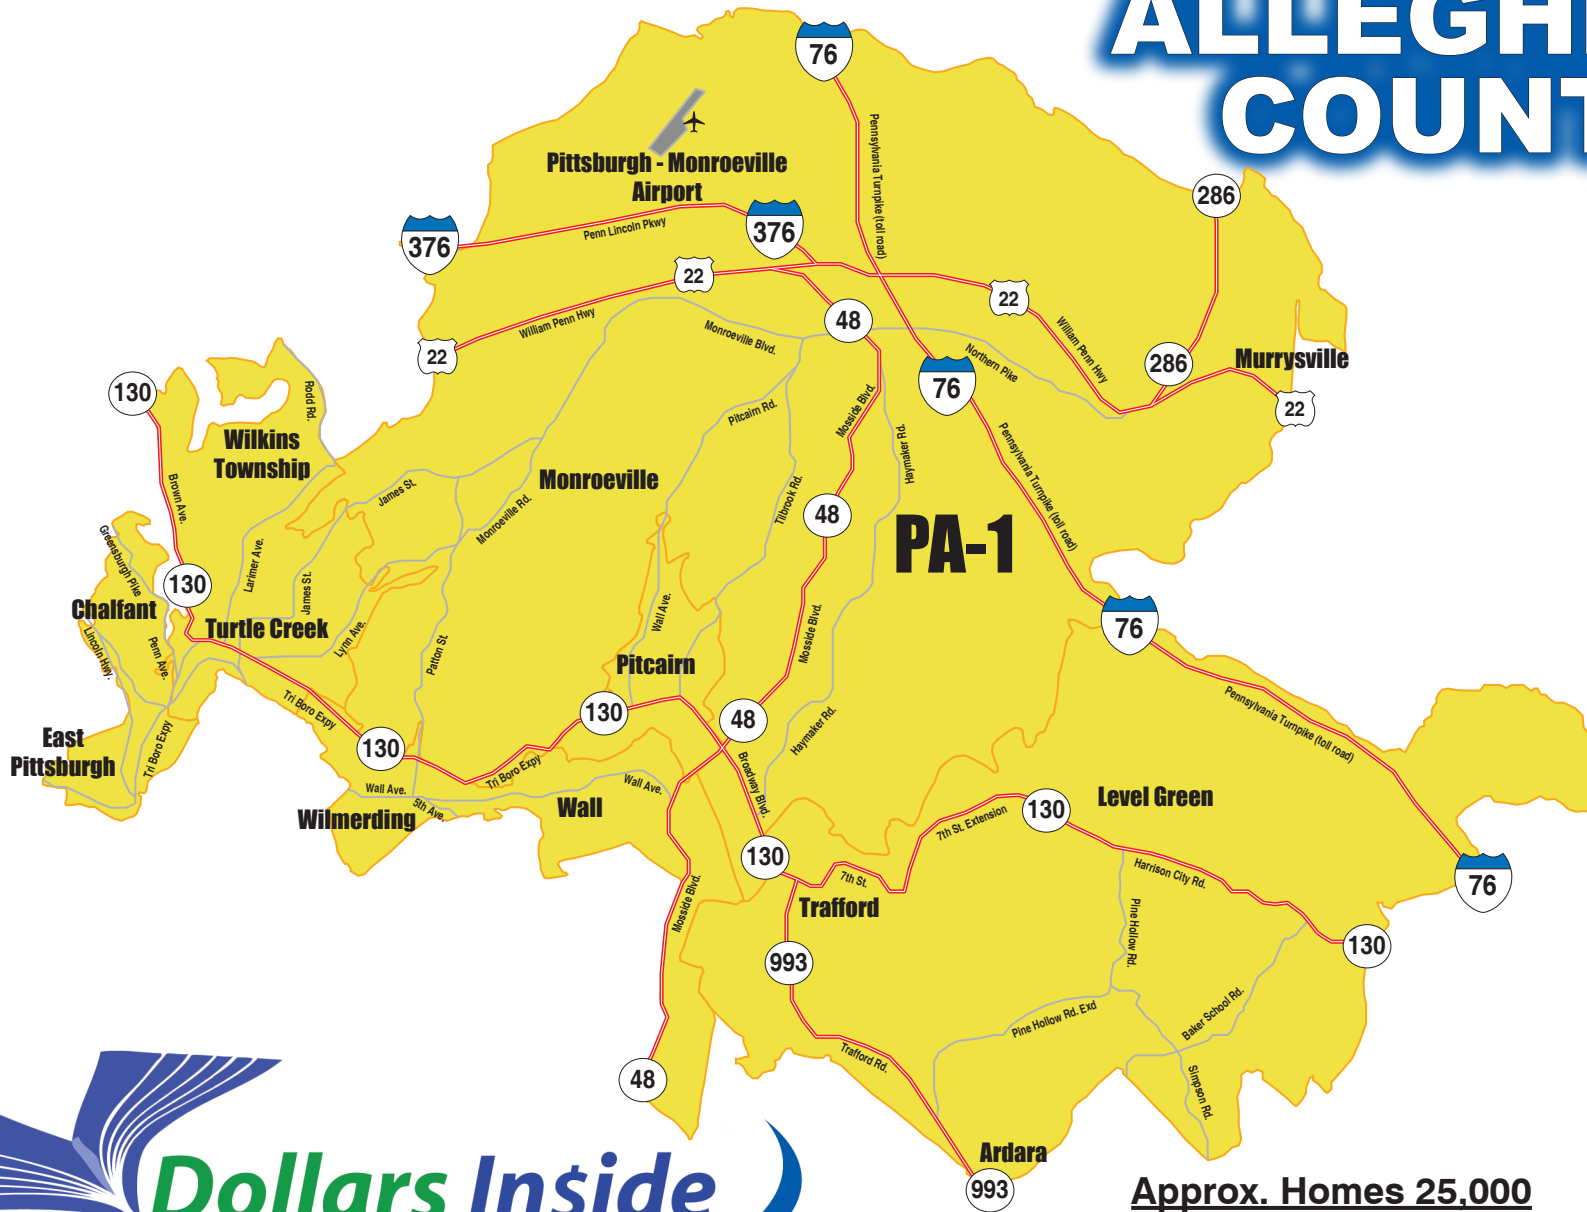

# ALLEGHENY COUNTY

**866-266-5551**

**Approx. Homes 25,000**

East Pittsburgh	15112
Trafford	15085
Pitcairn	15140
Turtle Creek	15145
Wilmerding	15148
Monroeville	15146
Churchill	15221

All home counts approximate  
20,000 Min Guaranteed