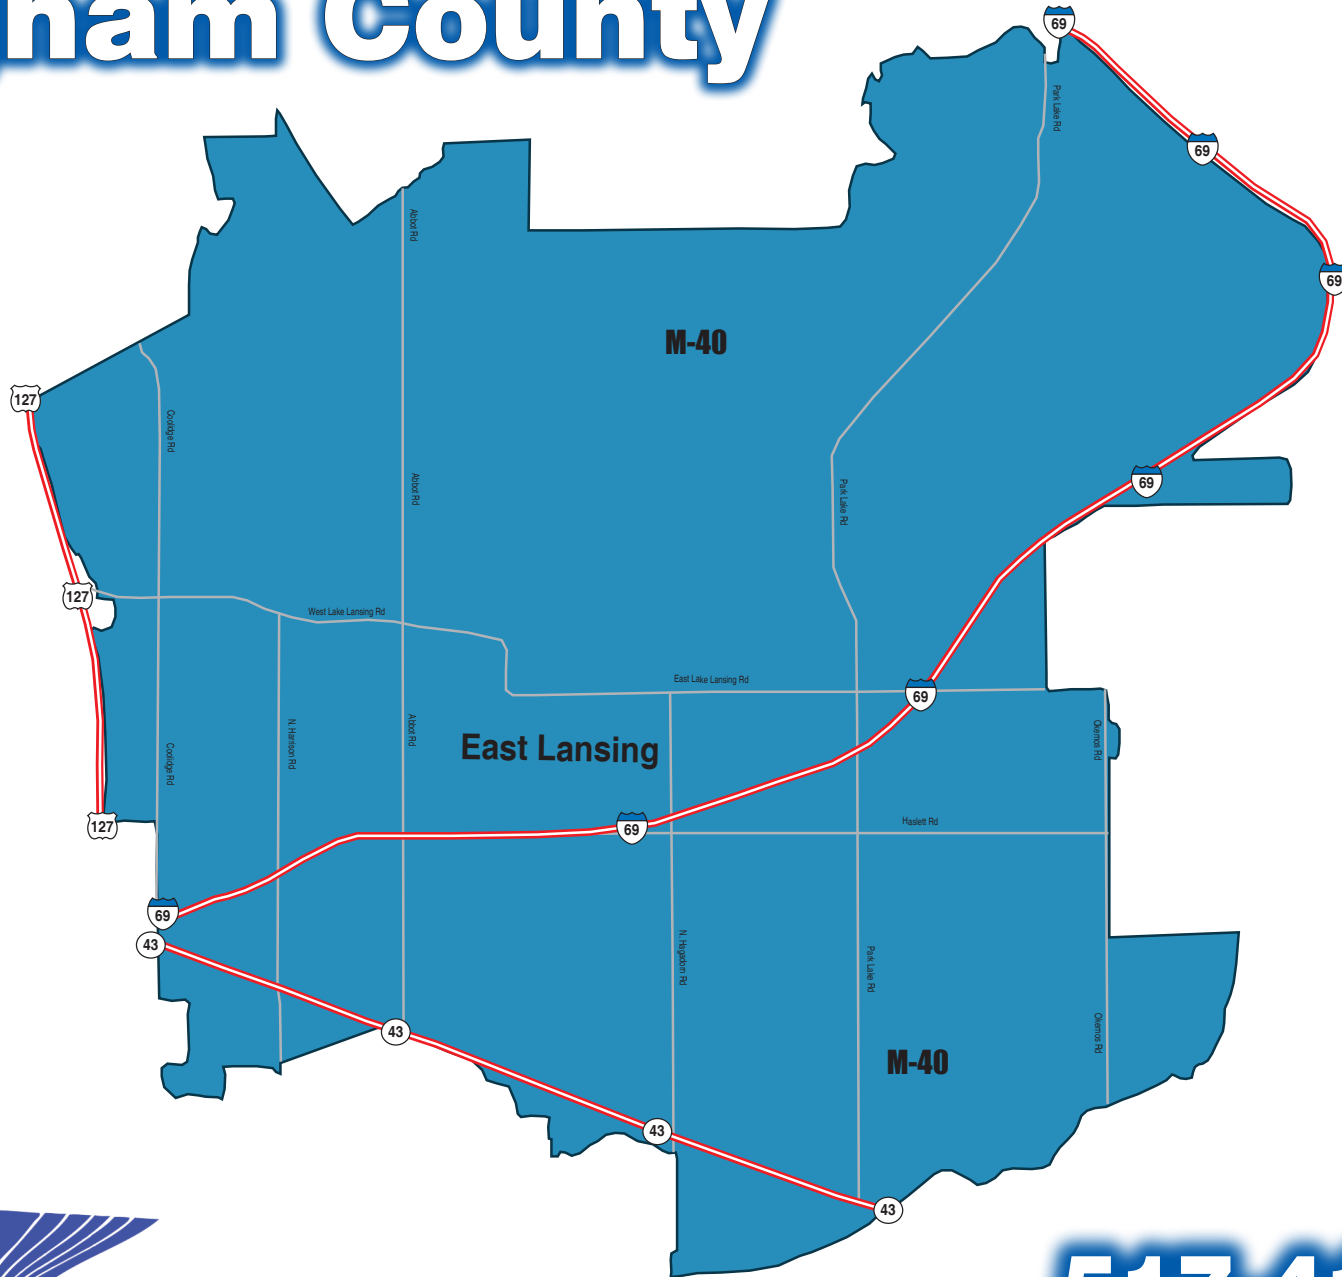

Ingham County

M-40 20,000
48823 East Lansing

517-410-4156

All home counts approximate