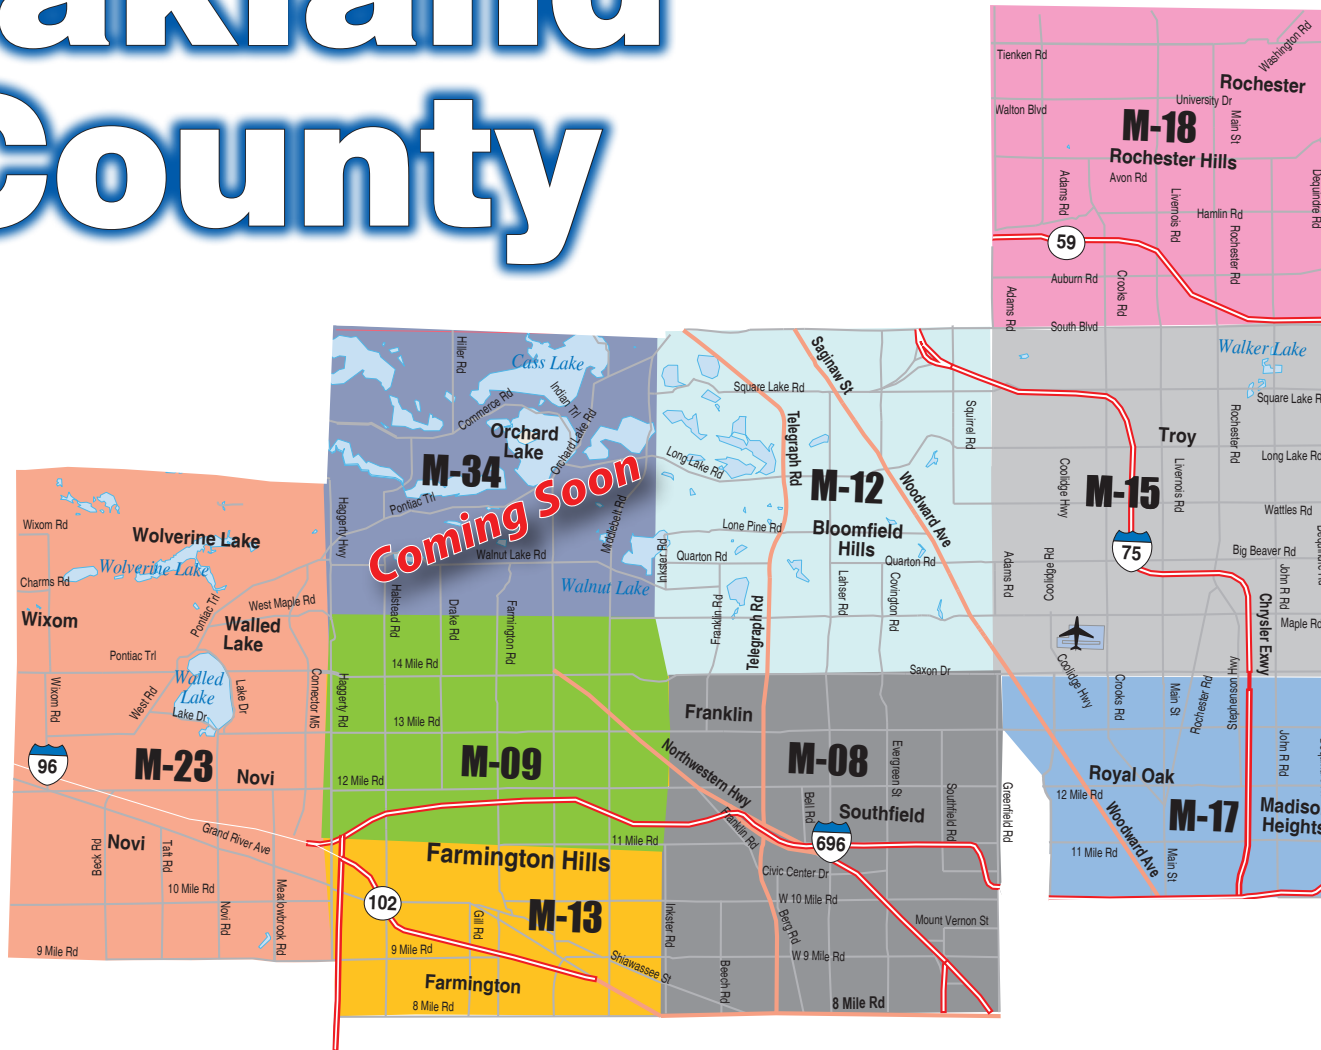

Oakland County

<u>M-8</u>	25,000
48025	Franklin
48076	Southfield
48034	Southfield
48075	Southfield
<u>M-9</u>	25,000
48331	Farmington Hills
48334	Farmington Hills
<u>M-12</u>	25,000
48301	Bloomfield
48302	Bloomfield
48304	Bloomfield
48009	Birmingham
<u>M-13</u>	25,000
48335	Farmington
48336	Farmington
<u>M-15</u>	25,000
48083	Troy
48084	Troy
48085	Troy
48098	Troy
<u>M-17</u>	25,000
48073	Royal Oak
48067	Royal Oak
48071	Madison Heights
<u>M-18</u>	25,000
48307	Rochester
48309	Rochester
<u>M-23</u>	25,000
48374	Novi
48375	Novi
48377	Novi
48390	Walled Lake
48393	Wixom
<u>M-34</u>	25,000
48322	West Bloomfield
48323	West Bloomfield
48324	West Bloomfield