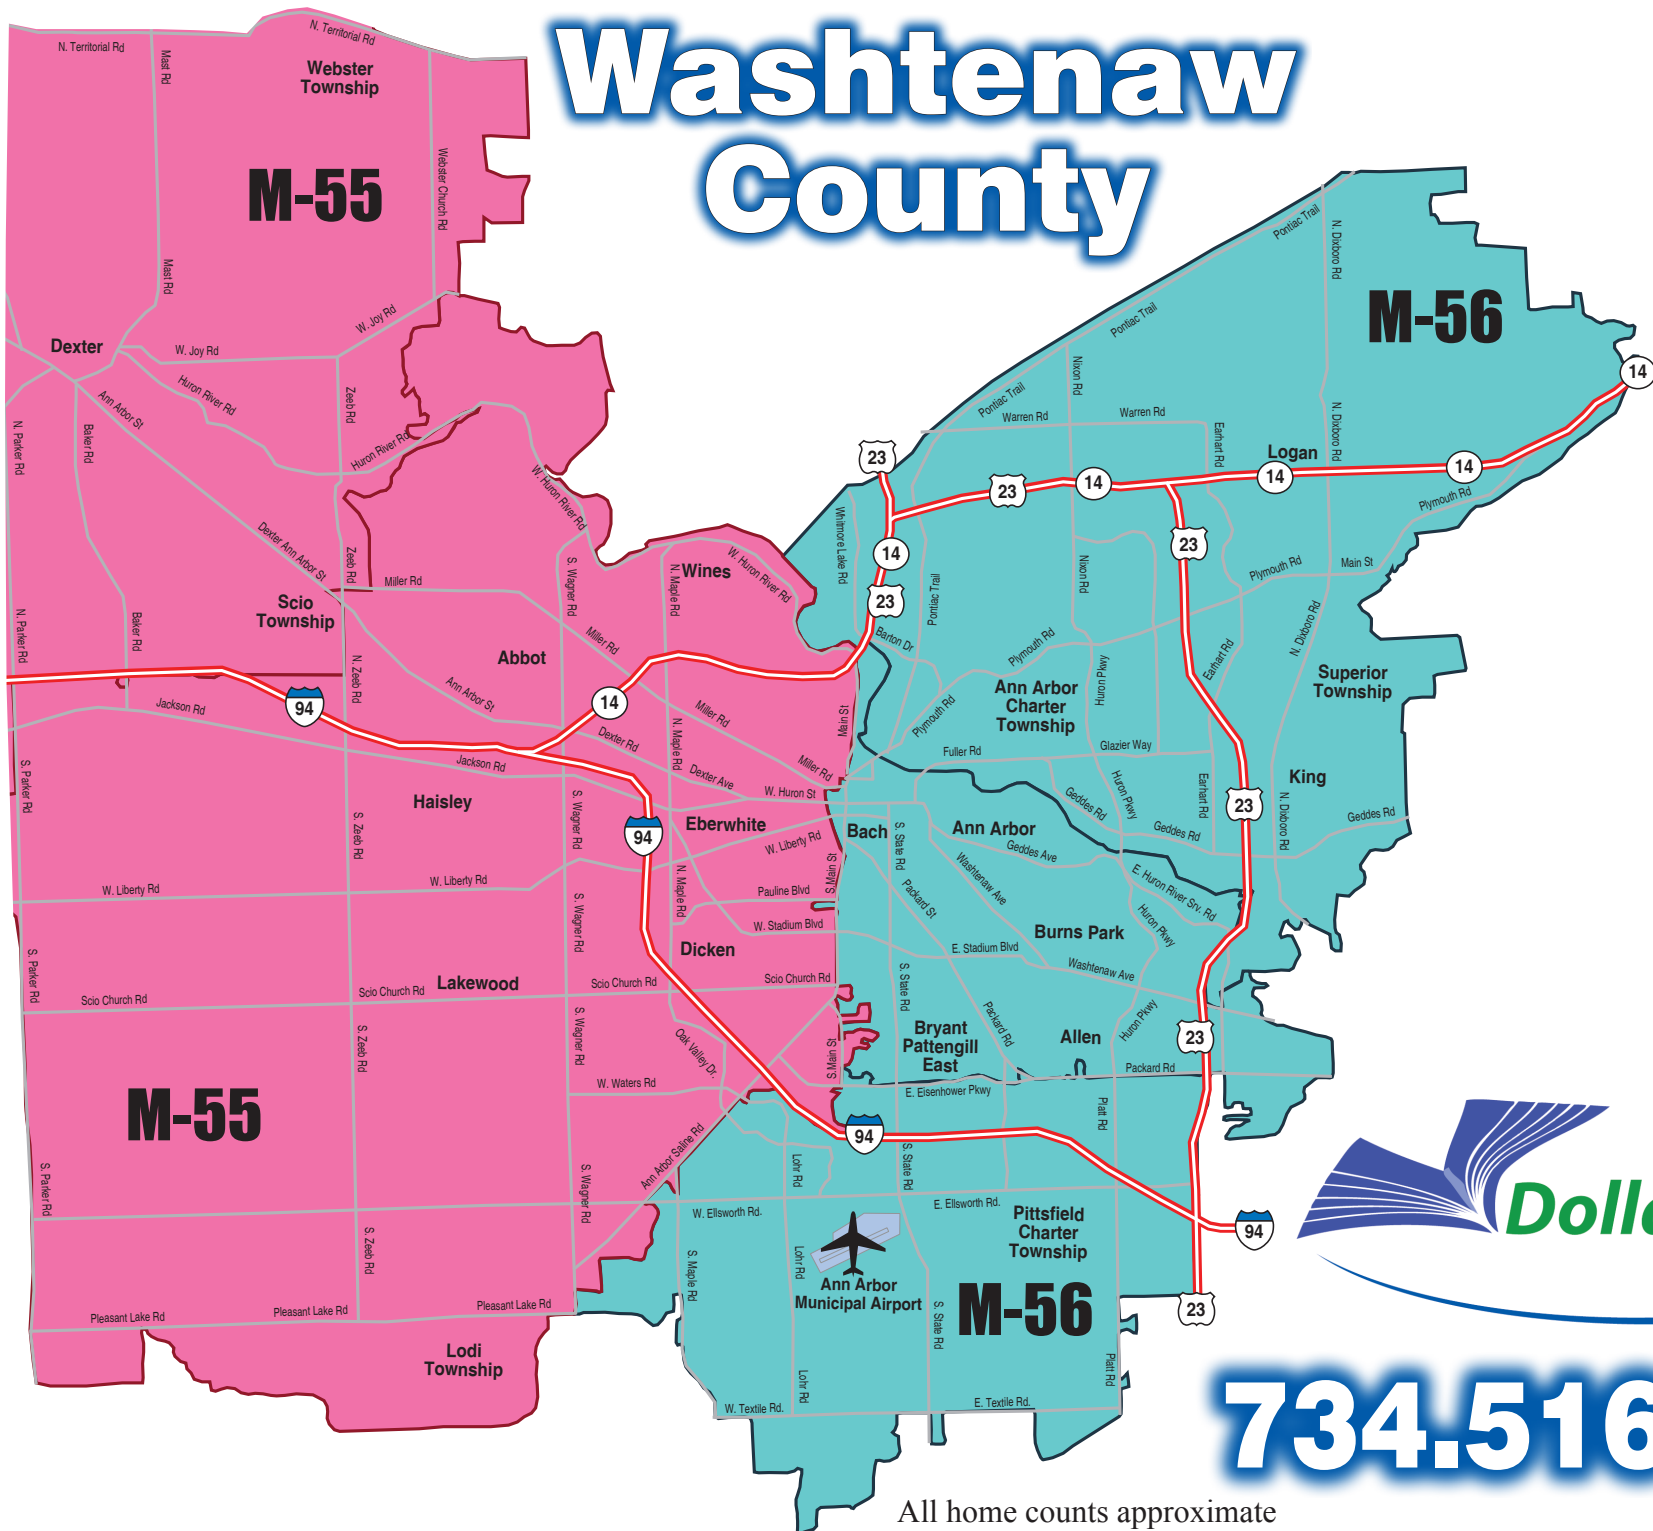

Washtenaw County

M-55 20,000
 48103 Ann Arbor
 48130 Dexter

M-56 20,000
 48104 Ann Arbor
 48105 Ann Arbor
 48108 Ann Arbor

734.516.9115

All home counts approximate
 20,000 Min Guaranteed